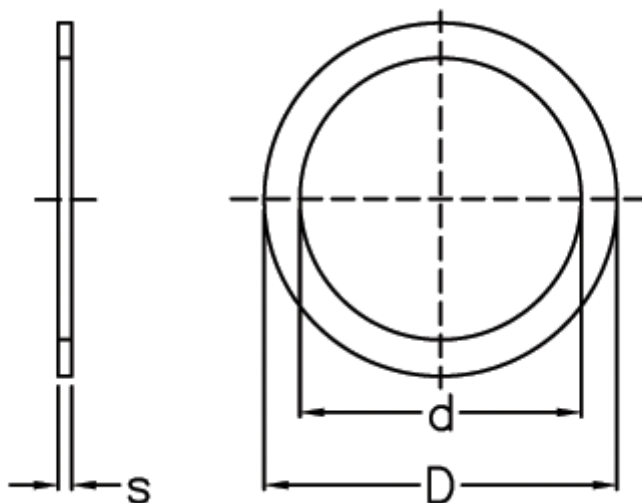

Article number: 0130441

Description: Shim Washer  
PS 17x24x0,1 DIN 988

## Measures

---

d = 17

D = 24

Description = PS 17x24x0,1

s = 0.10

tol = -0.03

Weight kg/1000 = 0.177